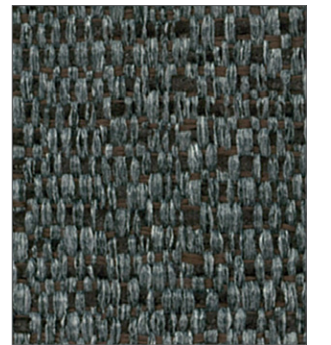

WARWICK Carrick

Pepper

Acacia

Lagoon

Pine

Midnight

Sky

Grape

Snow

Birch

Vanilla

Ash

Smoke

Onyx

Fossil

Brindle